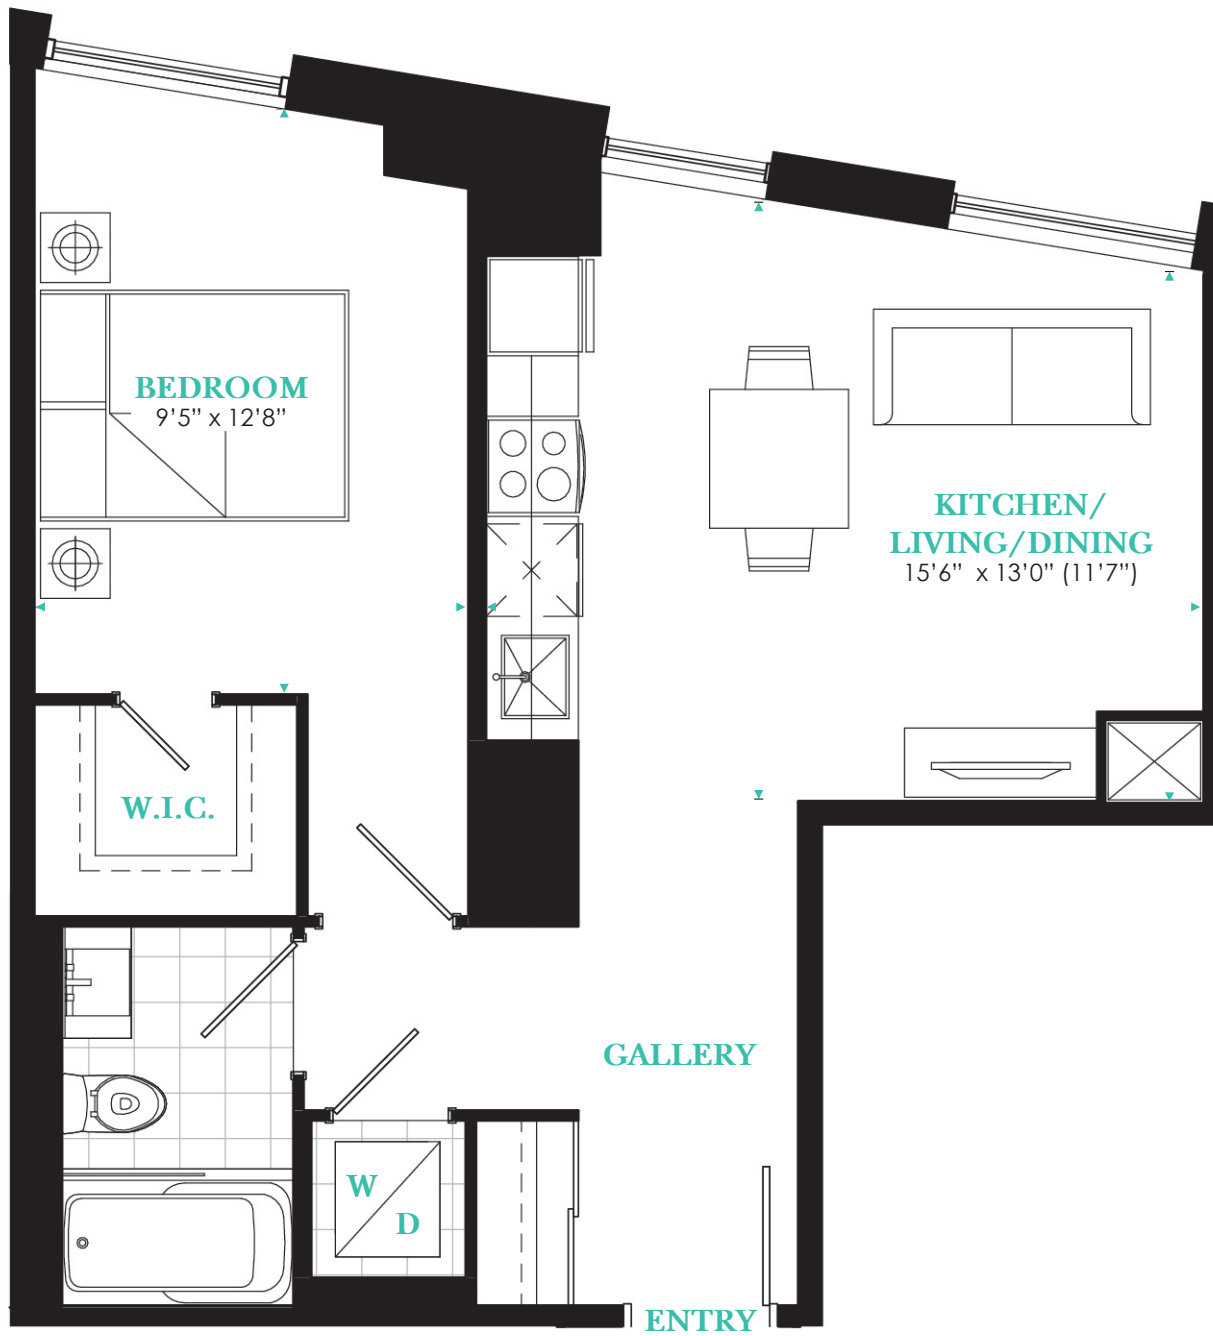

SUITE 805
1 BEDROOM

Suite Area: **612 SQ.FT.**

All areas and stated room dimensions are approximate. Sizes and specifications are subject to change without notice. Actual living area and balcony/terraces may vary from floor stated areas. E. & O.E.